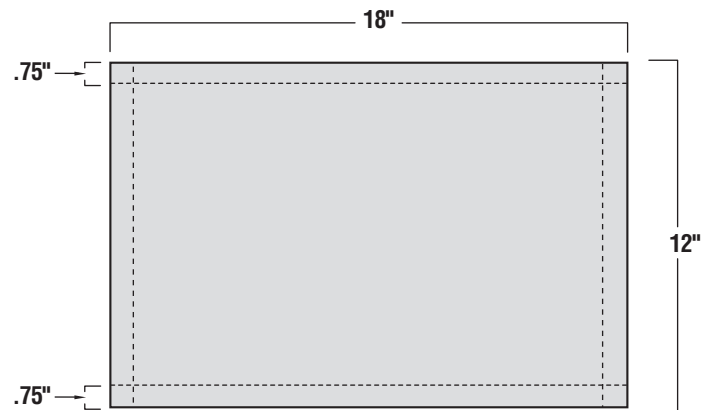

INTER DYNE
SYSTEMS

Inter Dyne Systems, Inc.
676 Ellis Road
Norton Shores, MI 49441
Ph: 877.4ss.labs
www.interdynesystems.com

Stainless Steel Wall Shelves

Wall Shelf 12" Deep

Features

- All stainless steel construction
- Made from 18 gauge material
- Type 304 stainless steel, #4 finish

Model Number

WS-1812
WS-2412
WS-3012
WS-3612
WS-4812
WS-6012
WS-7212

Dimensions

18"w x 12"d x 1"h
24"w x 12"d x 1"h
30"w x 12"d x 1"h
36"w x 12"d x 1"h
48"w x 12"d x 1"h
60"w x 12"d x 1"h
72"w x 12"d x 1"h

Product Dimensions

TOP VIEW

SIDE VIEW

END VIEW