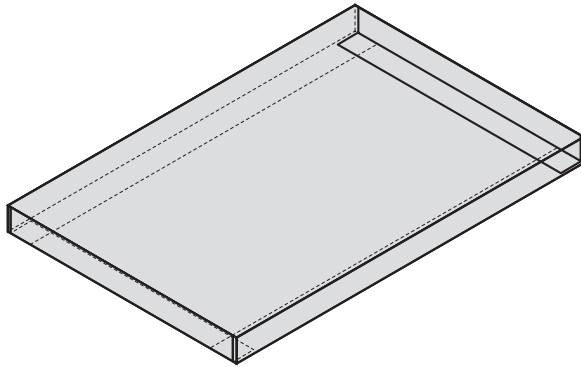

INTER DYNE
SYSTEMS

Inter Dyne Systems, Inc.
676 Ellis Road
Norton Shores, MI 49441
Ph: 877.4ss.labs
www.interdynesystems.com

Stainless Steel Wall Shelves

Wall Shelf 12" Deep

Features

- All stainless steel construction
- Made from 18 gauge material
- Type 304 stainless steel, #4 finish

Model Number

WS-1812
WS-2412
WS-3012
WS-3612
WS-4812
WS-6012
WS-7212

Dimensions

18"w x 12"d x 1"h
24"w x 12"d x 1"h
30"w x 12"d x 1"h
36"w x 12"d x 1"h
48"w x 12"d x 1"h
60"w x 12"d x 1"h
72"w x 12"d x 1"h

Product Dimensions

TOP VIEW

SIDE VIEW

END VIEW