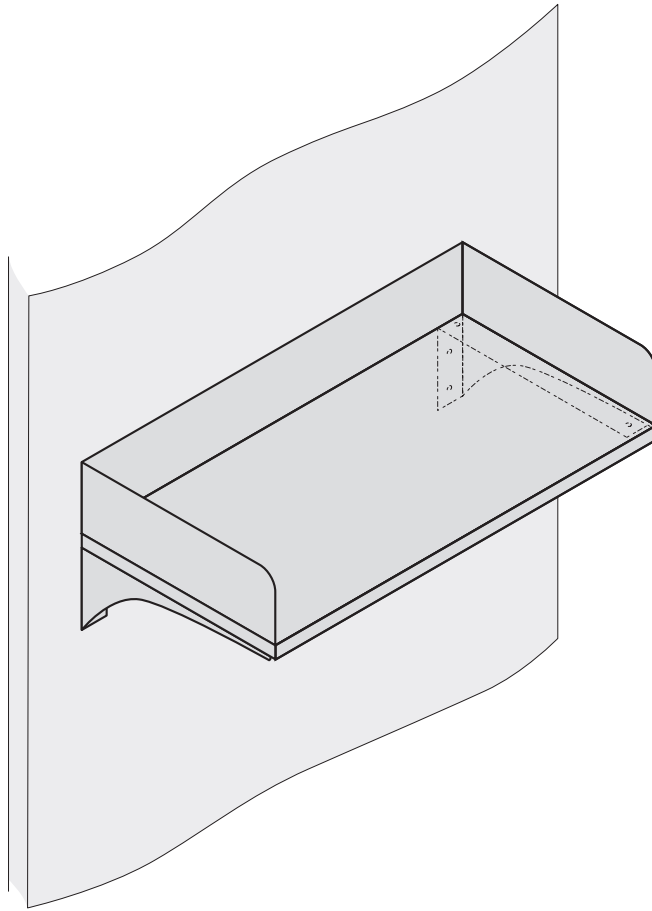

INTER DYNE
SYSTEMS

Inter Dyne Systems, Inc.
676 Ellis Road
Norton Shores, MI 49441
Ph: 877.4ss.labs
www.interdynesystems.com

Stainless Steel Carboy Shelves

Wall Mount Carboy Shelf

Features

- All stainless steel construction
- Made from 18 gauge material
- Type 304 stainless steel, #4 finish
- 4" h wraparound

Model Number

CS-18-W
CS-20-W
CS-24-W
CS-30-W
CS-32-W
CS-36-W
CS-48-W

Dimension

18" w x 12" d
20" w x 12" d
24" w x 12" d
30" w x 12" d
32" w x 12" d
36" w x 12" d
48" w x 12" d