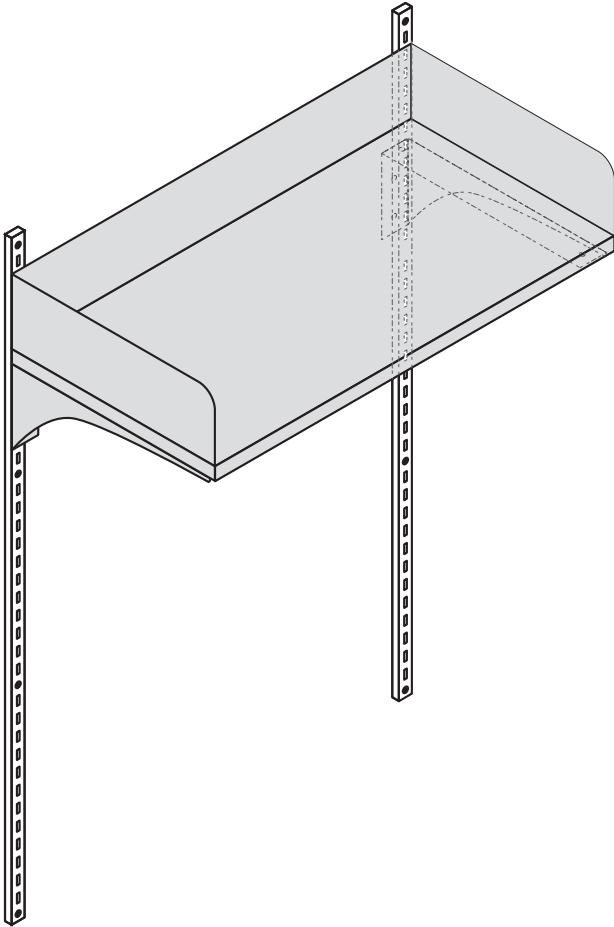

INTER DYNE
SYSTEMS

Inter Dyne Systems, Inc.
676 Ellis Road
Norton Shores, MI 49441
Ph: 877.4ss.labs
www.interdynesystems.com

Stainless Steel Carboy Shelves

Standard Mount Carboy Shelf

Features

- All stainless steel construction
- Made from 18 gauge material
- Type 304 stainless steel, #4 finish
- 4" h wraparound

Model Number

CS-18-S
CS-20-S
CS-24-S
CS-30-S
CS-32-S
CS-36-S
CS-48-S

Dimension

18" w x 12" d
20" w x 12" d
24" w x 12" d
30" w x 12" d
32" w x 12" d
36" w x 12" d
48" w x 12" d