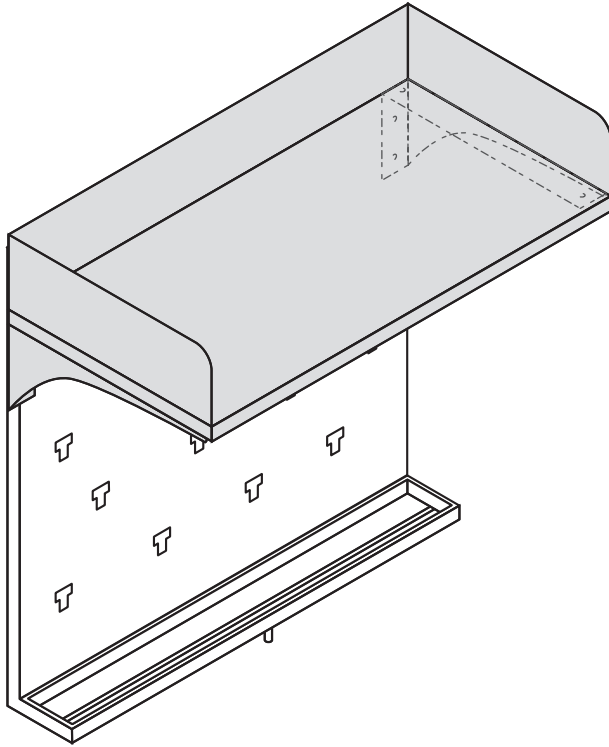

INTER DYNE
SYSTEMS

Inter Dyne Systems, Inc.
676 Ellis Road
Norton Shores, MI 49441
Ph: 877.4ss.labs
www.interdynesystems.com

Stainless Steel Carboy Shelves

Pegboard Mount Carboy Shelf

Features

- All stainless steel construction
- Made from 18 gauge material
- Type 304 stainless steel, #4 finish
- 4" h wraparound

Model Number

CS-18-P
CS-20-P
CS-24-P
CS-30-P
CS-32-P
CS-36-P
CS-48-P

Dimension

18" w x 12" d
20" w x 12" d
24" w x 12" d
30" w x 12" d
32" w x 12" d
36" w x 12" d
48" w x 12" d