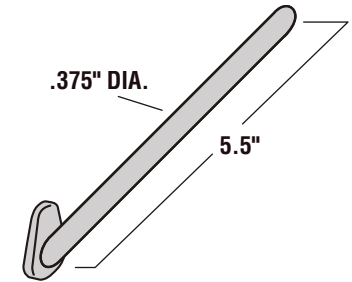

## Epoxy Pegboard

Model# EPB-3630

### Epoxy Pegboard

Epoxy pegboards are made of 1" thick black epoxy.

### Features

- 36" w x 30" h x 1" d
- Shipped with 60 pegs, each is 5.5" long, 3/8" diameter black polypropylene
- White is available upon request

### Product Dimensions