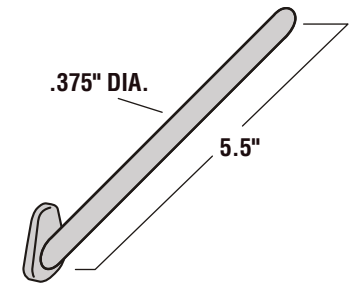

## Epoxy Pegboard

Model# EPB-3030

### Epoxy Pegboard

Epoxy pegboards are made of 1" thick black epoxy.

### Features

- 30" w x 30" h x 1" d
- Shipped with 46 pegs, each is 5.5" long, 3/8" diameter black polypropylene
- White is available upon request

### Product Dimensions