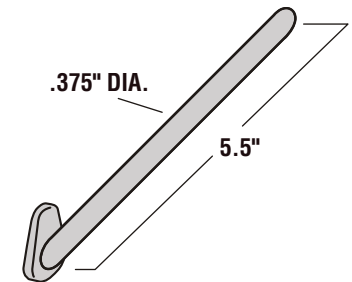

INTER DYNE
SYSTEMS

Inter Dyne Systems, Inc.
676 Ellis Road
Norton Shores, MI 49441
Ph: 877.4ss.labs
www.interdynesystems.com

Epoxy Pegboard

Model# EPB-2430

Epoxy Pegboard

Epoxy pegboards are made of 1" thick black epoxy.

Features

- 24" w x 30" h x 1" d
- Shipped with 39 pegs, each is 5.5" long, 3/8" diameter black polypropylene
- White is available upon request

Standard Peg

Product Dimensions