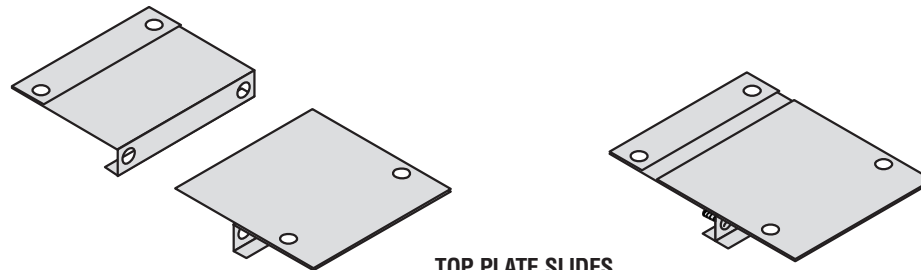

Inter Dyne Systems, Inc.
676 Ellis Road
Norton Shores, MI 49441
Ph: 877.4ss.labs
www.interdynesystems.com

Stainless Steel Countertop

Hairline Joint Connector

Features

- Countertop shipped with connector installed
- Connector shipped with all hardware needed

Product Dimensions

TOP PLATE SLIDES
OVER LOWER PLATE
TONGUE AND GROOVE
STYLE, THEN BOLT
TOGETHER.

SIDE VIEW