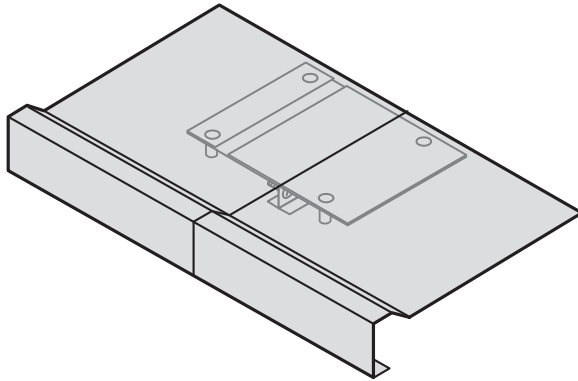

Inter Dyne Systems, Inc.
676 Ellis Road
Norton Shores, MI 49441
Ph: 877.4ss.labs
www.interdynesystems.com

Stainless Steel Countertop

Hairline Joint Connector

Features

- Countertop shipped with connector installed
- Connector shipped with all hardware needed

Product Dimensions

TOP PLATE SLIDES
OVER LOWER PLATE
TONGUE AND GROOVE
STYLE, THEN BOLT
TOGETHER.

SIDE VIEW