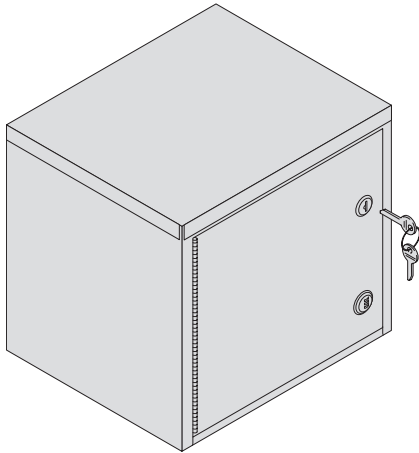

Nar-Lock narcotic cabinet

Combination & key lock cabinet

Model# NL-1CK

Features

- 13" w x 12" h x 10.5" d
- Key & combination lock
- Constructed of 20 gauge, type 304 stainless steel, polished to a #4 finish.

Product Dimensions