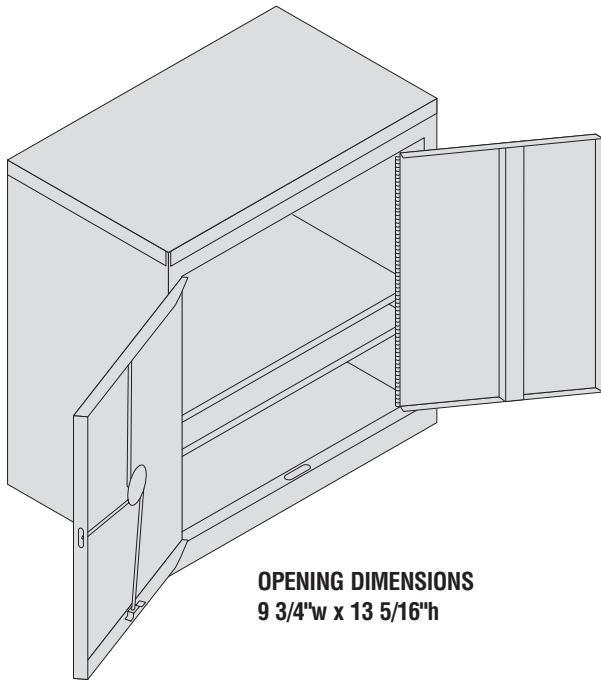

Inter Dyne Systems, Inc.
676 Ellis Road
Norton Shores, MI 49441
Ph: 877.4ss.labs
www.interdynesystems.com

Nar-Lock Narcotic Cabinet

Inner & Outer Door Each With Cylinder Lock Cabinet

Model# NL-651

OPENING DIMENSIONS
9 3/4"w x 13 5/16"h

Features

- 11"w x 15"h x 8"d
- Inner & outer door each with cylinder lock
- Keyed separately
- Constructed of 22 gauge, type 304 stainless steel, polished to a #4 finish

Product Dimensions